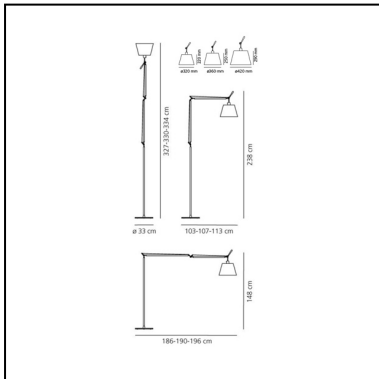

## LUMINAIRE \*

- Watt: **21W**
- Voltage: **220V-240V**
- Delivered lumen output: **2126lm**
- Efficiency: **87%**
- Efficacy: **101.25lm/W**
- CRI: **80**

\* Photometric data may vary depending on the source installed. Light measurements are provided in relative form and technical lighting calculations may be updated according to the effective source used.

## DIMENSIONS

- Length: **1030 mm**
- Height: **1480 mm**
- Diameter: **320 mm**
- Base Diameter: **330 mm**
- Max Extension Height: **3270 mm**
- Max Extension Length: **1860 mm**
- Impact Resistance: **N/D**
- Glow Wire Test: **N/D°**